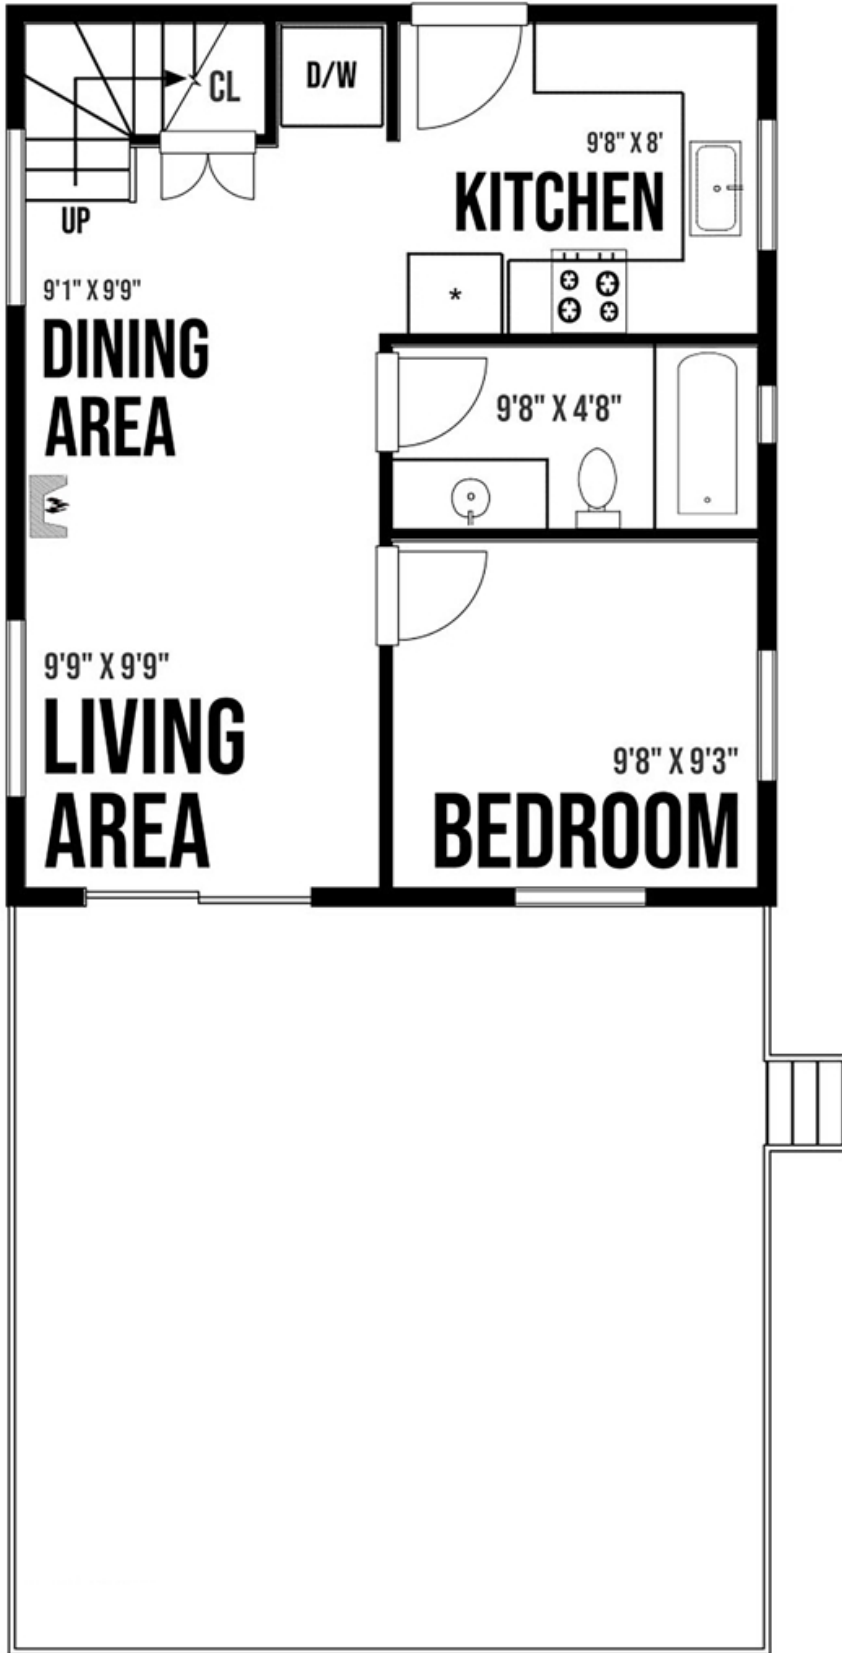

1208 Paisley Rd

Approximate sq ft:
Living/dining area: 230 sq ft
Kitchen: 80 sq ft
Bedroom: 90 sq ft
Bathroom: 50 sq ft
Deck: 430 sq ft

Upstairs bedroom: 350 sq ft
Balcony: 90 sq ft