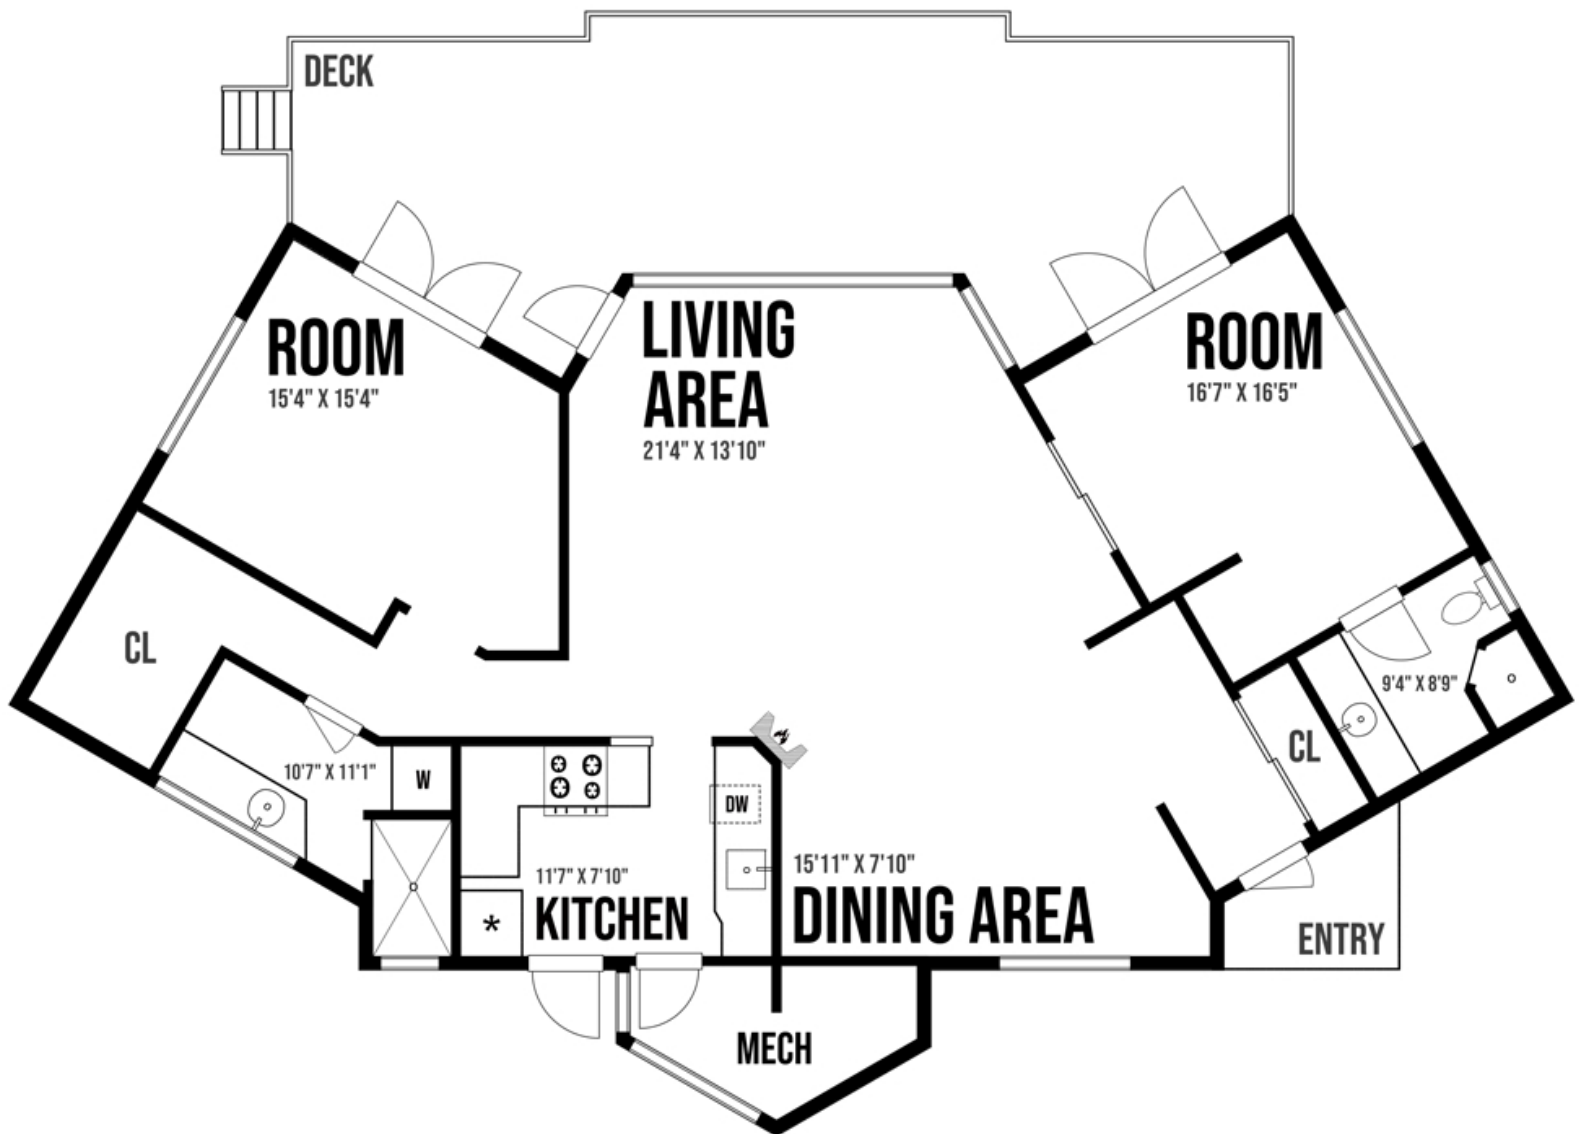

4347 Clam Bay Rd

Approximate internal sq ft:

Living area: 490 sq ft

Kitchen: 100 sq ft

Bedroom: 150 sq ft

Ensuite: 50 sq ft

Bedroom: 150 sq ft

Bathroom: 60 sq ft

Closet: 60 sq ft

Mechanical area: 50 sq ft

Deck: 390 sq ft

Total approximate internal sq ft: 1100 sq ft

Garage: 270 sq ft