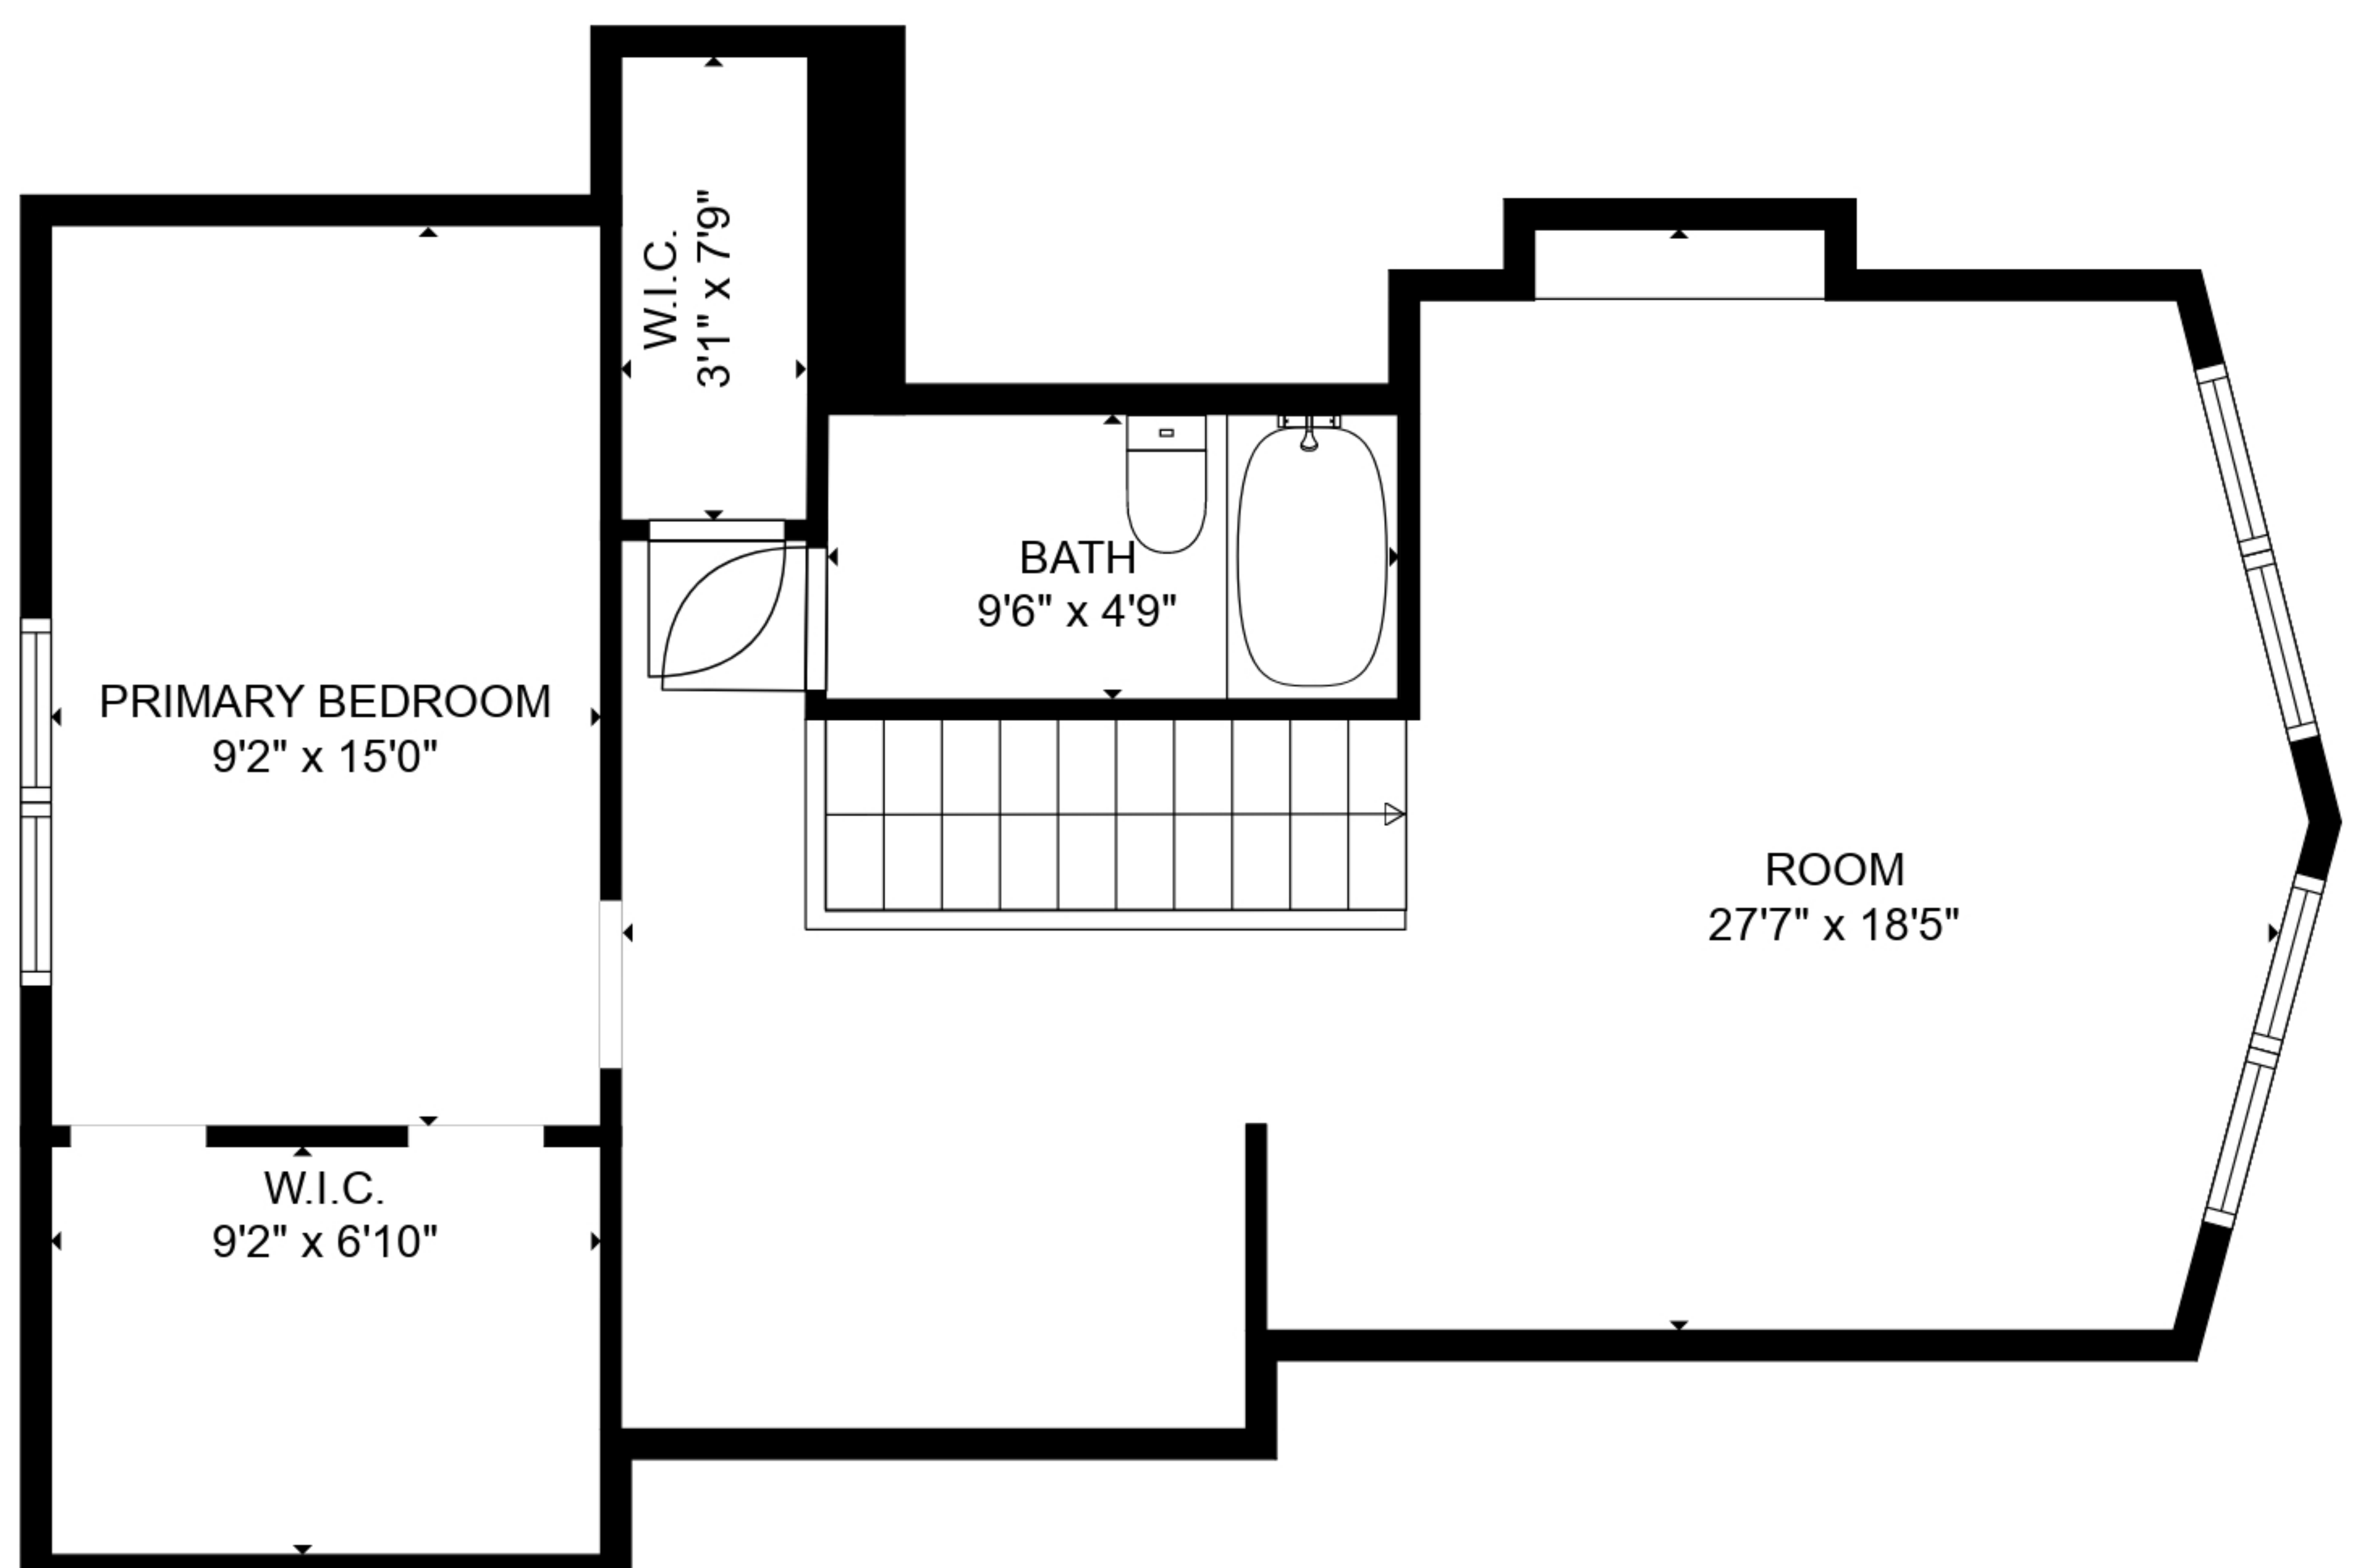

4605 Mate Rd

Approximate sq ft:
 Main level: 1000 sq ft
 Decks: 1200 sq ft
 Upper level: 650 sq ft

Prepared for the exclusive use of Sam Boyte and Dockside Realty Ltd.
 All measurements are approximate and Buyer to verify if important.