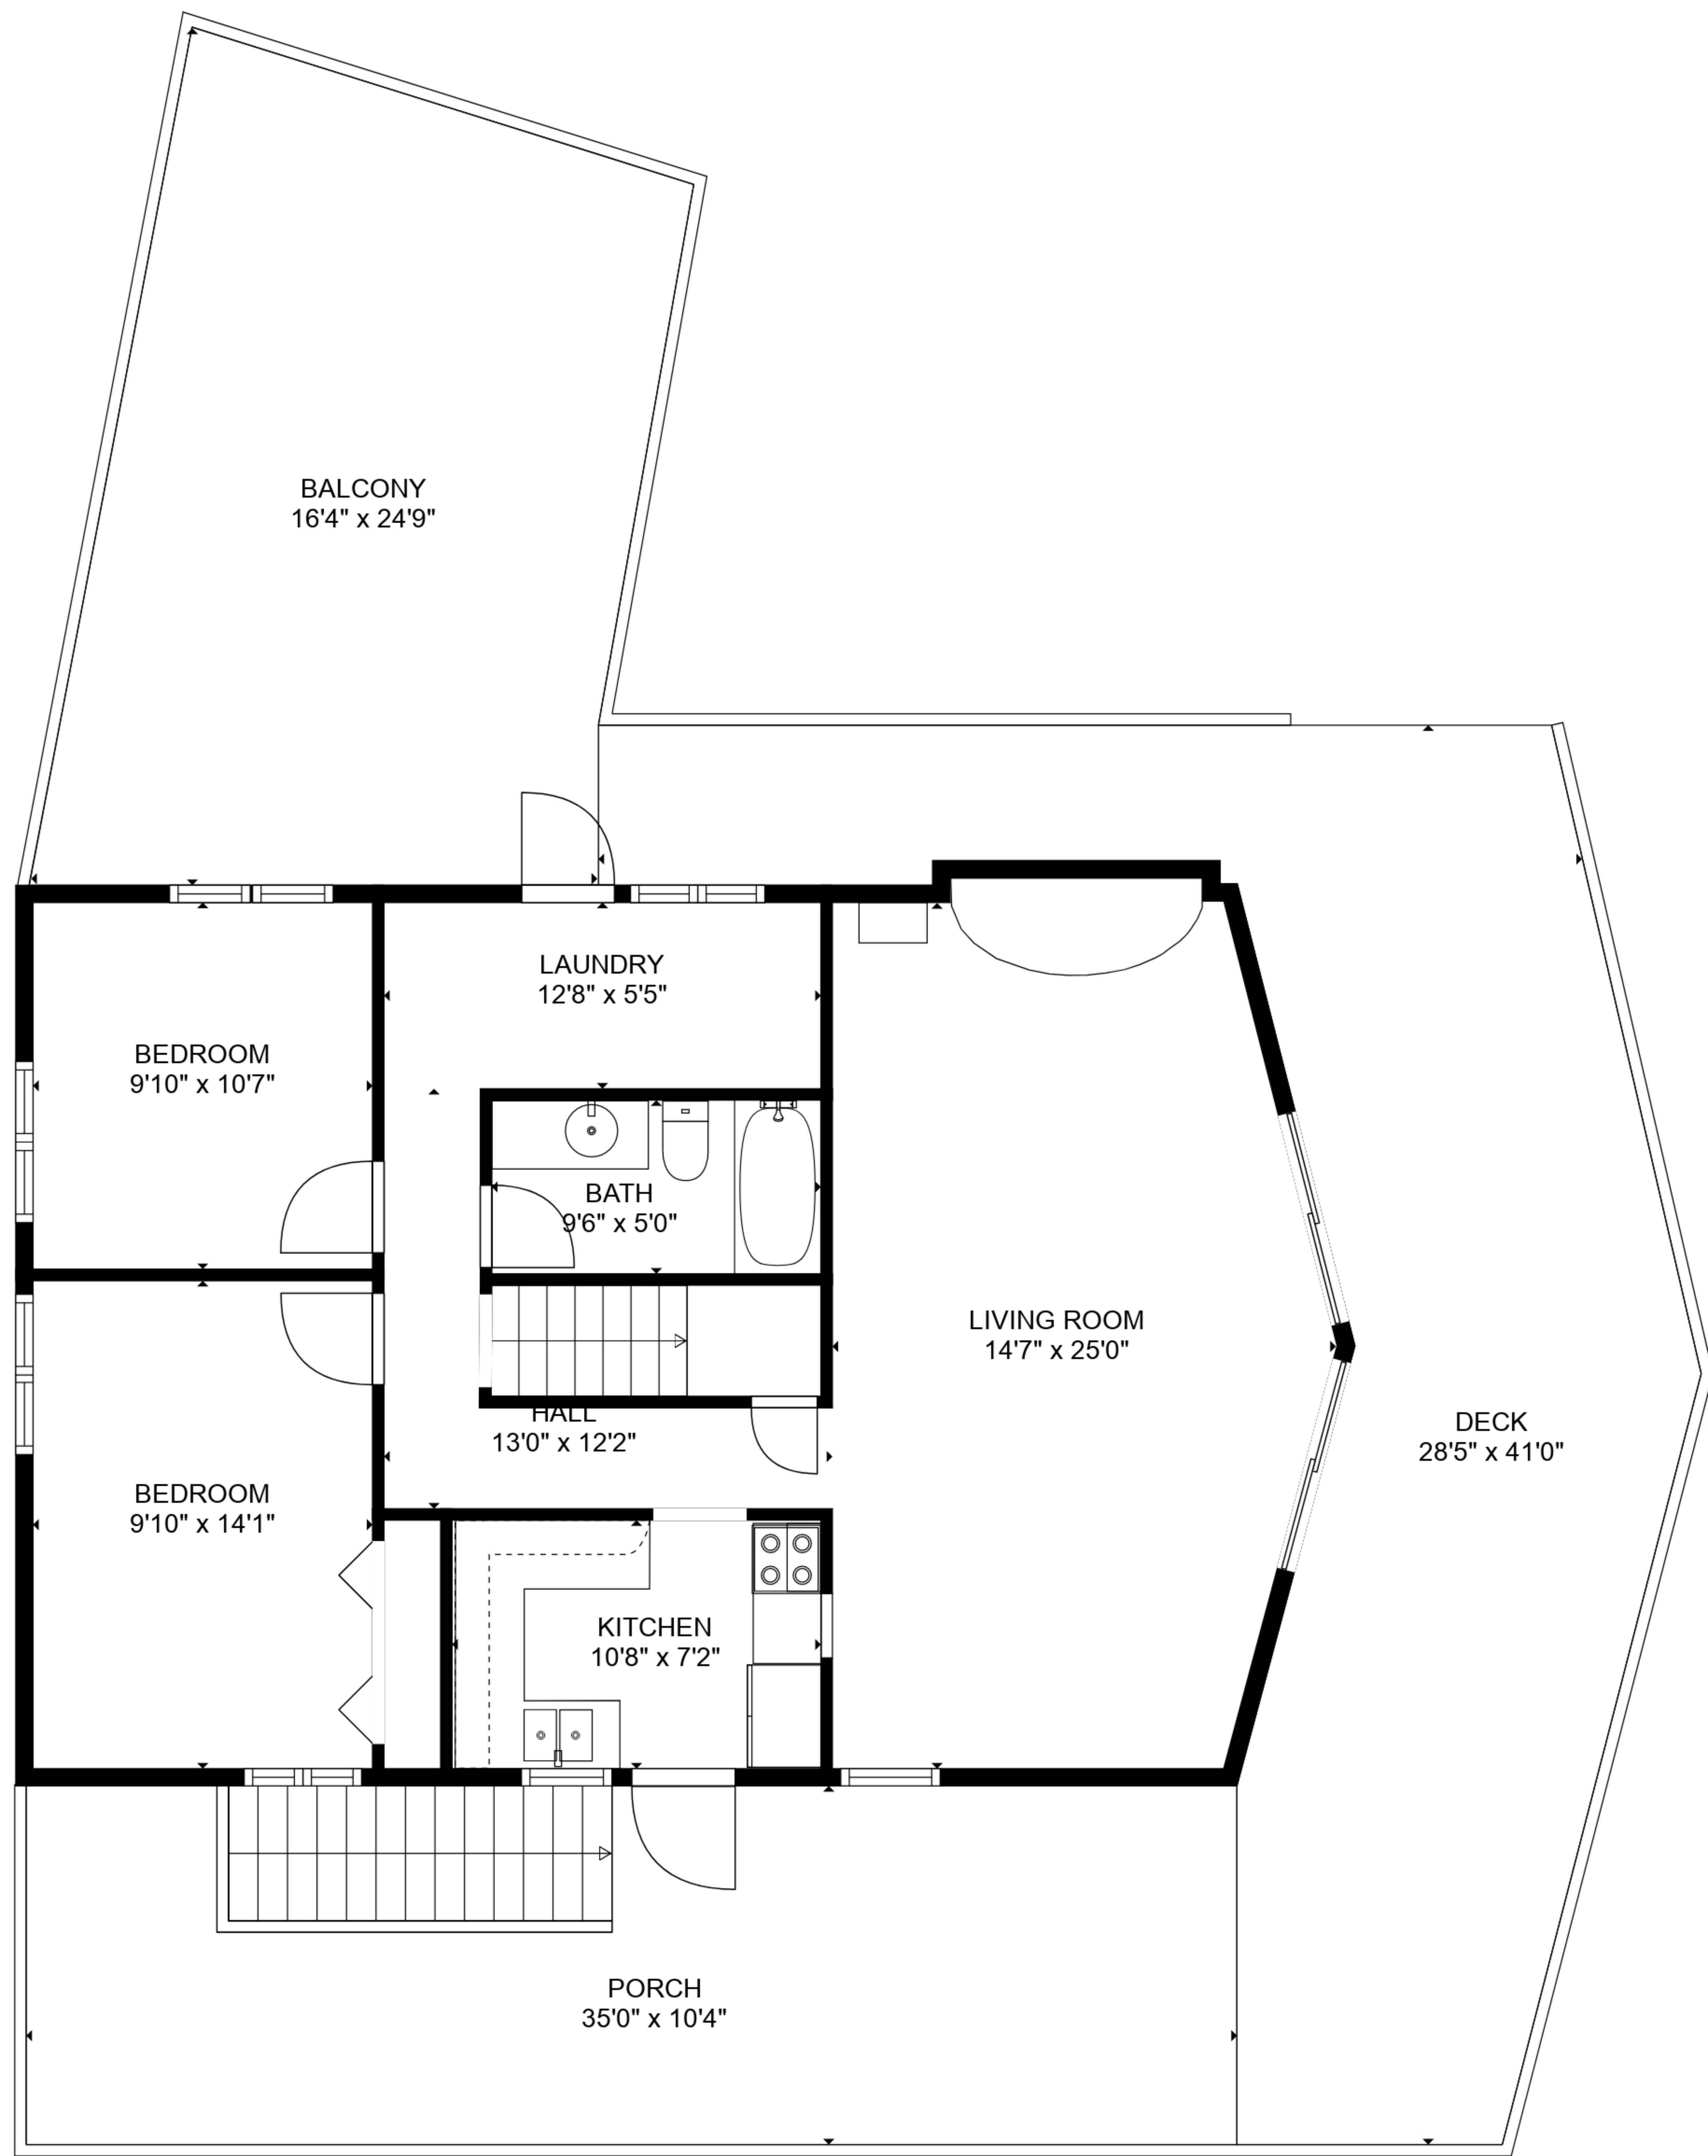

4605 Mate Rd

Approximate sq ft:
 Main level: 1000 sq ft
 Decks: 1200 sq ft
 Upper level: 650 sq ft

Prepared for the exclusive use of Sam Boyte and Dockside Realty Ltd.
 All measurements are approximate and Buyer to verify if important.