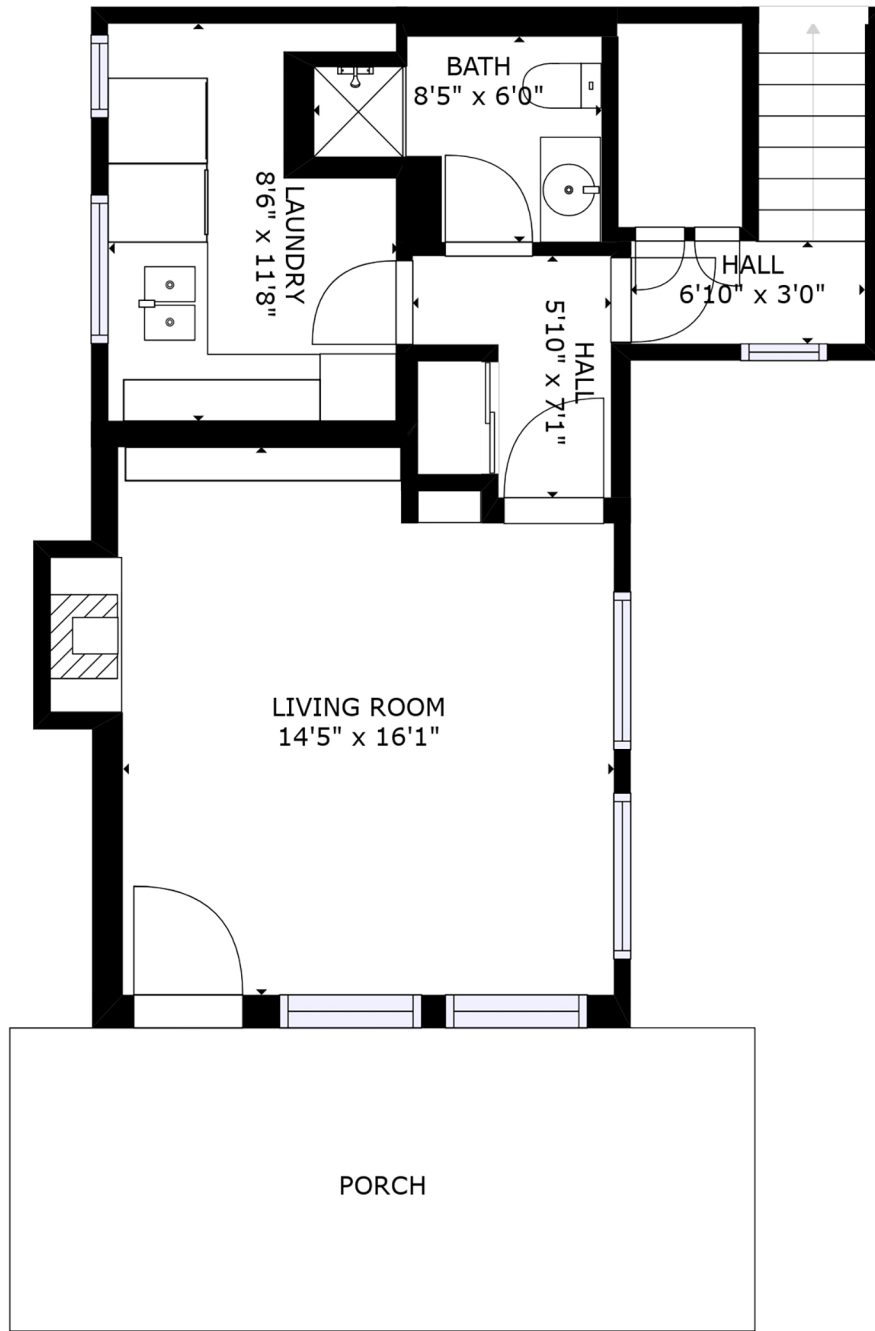

# 4878 Pirates Rd

Main level:

Lower level:

Studio main level:

Studio loft:

Total sq ft main floor: 1100 sq ft - lower level: 500 sq ft

Studio main level: 450 sq ft - loft: 150 sq ft

Deck/balcony/porch: 950 sq ft