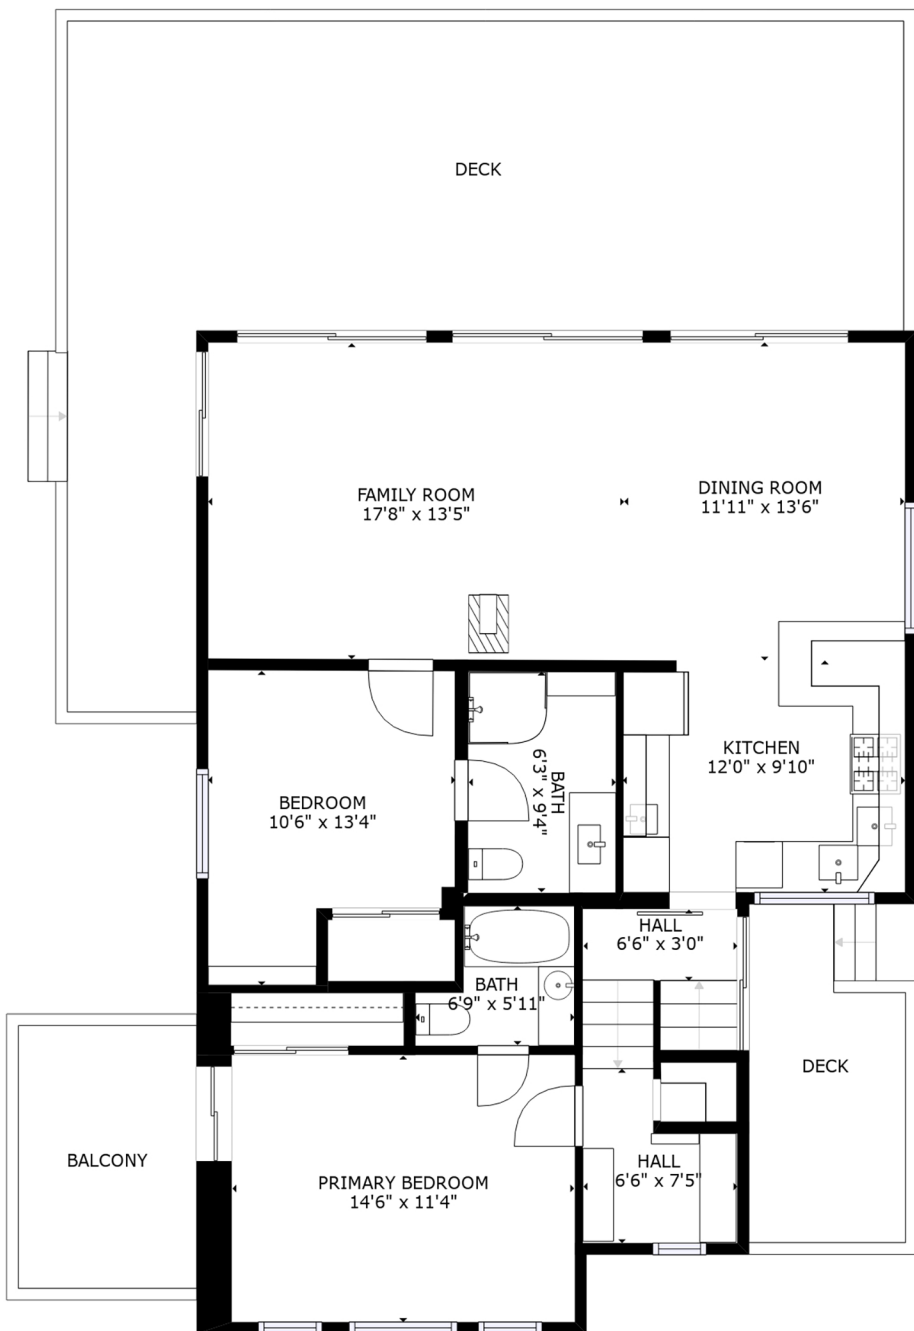

# 4878 Pirates Rd

Main level:

Lower level:

Studio main level:

Studio loft:

Total sq ft main floor: 1100 sq ft - lower level: 500 sq ft

Studio main level: 450 sq ft - loft: 150 sq ft

Deck/balcony/porch: 950 sq ft