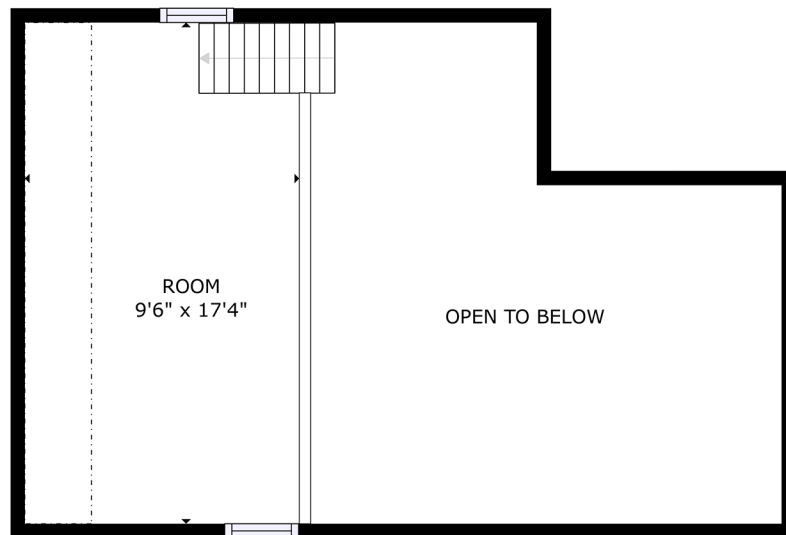

# 4878 Pirates Rd

Main level:

Lower level:

Studio main level:

Studio loft:

Total sq ft main floor: 1100 sq ft - lower level: 500 sq ft

Studio main level: 450 sq ft - loft: 150 sq ft

Deck/balcony/porch: 950 sq ft