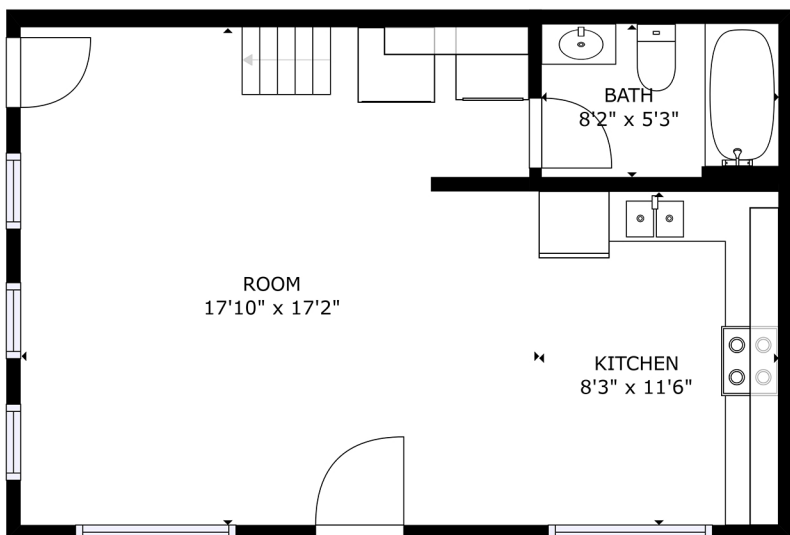

# 4878 Pirates Rd

Main level:

Lower level:

Studio main level:

Studio loft:

Total sq ft main floor: 1100 sq ft - lower level: 500 sq ft

Studio main level: 450 sq ft - loft: 150 sq ft

Deck/balcony/porch: 950 sq ft