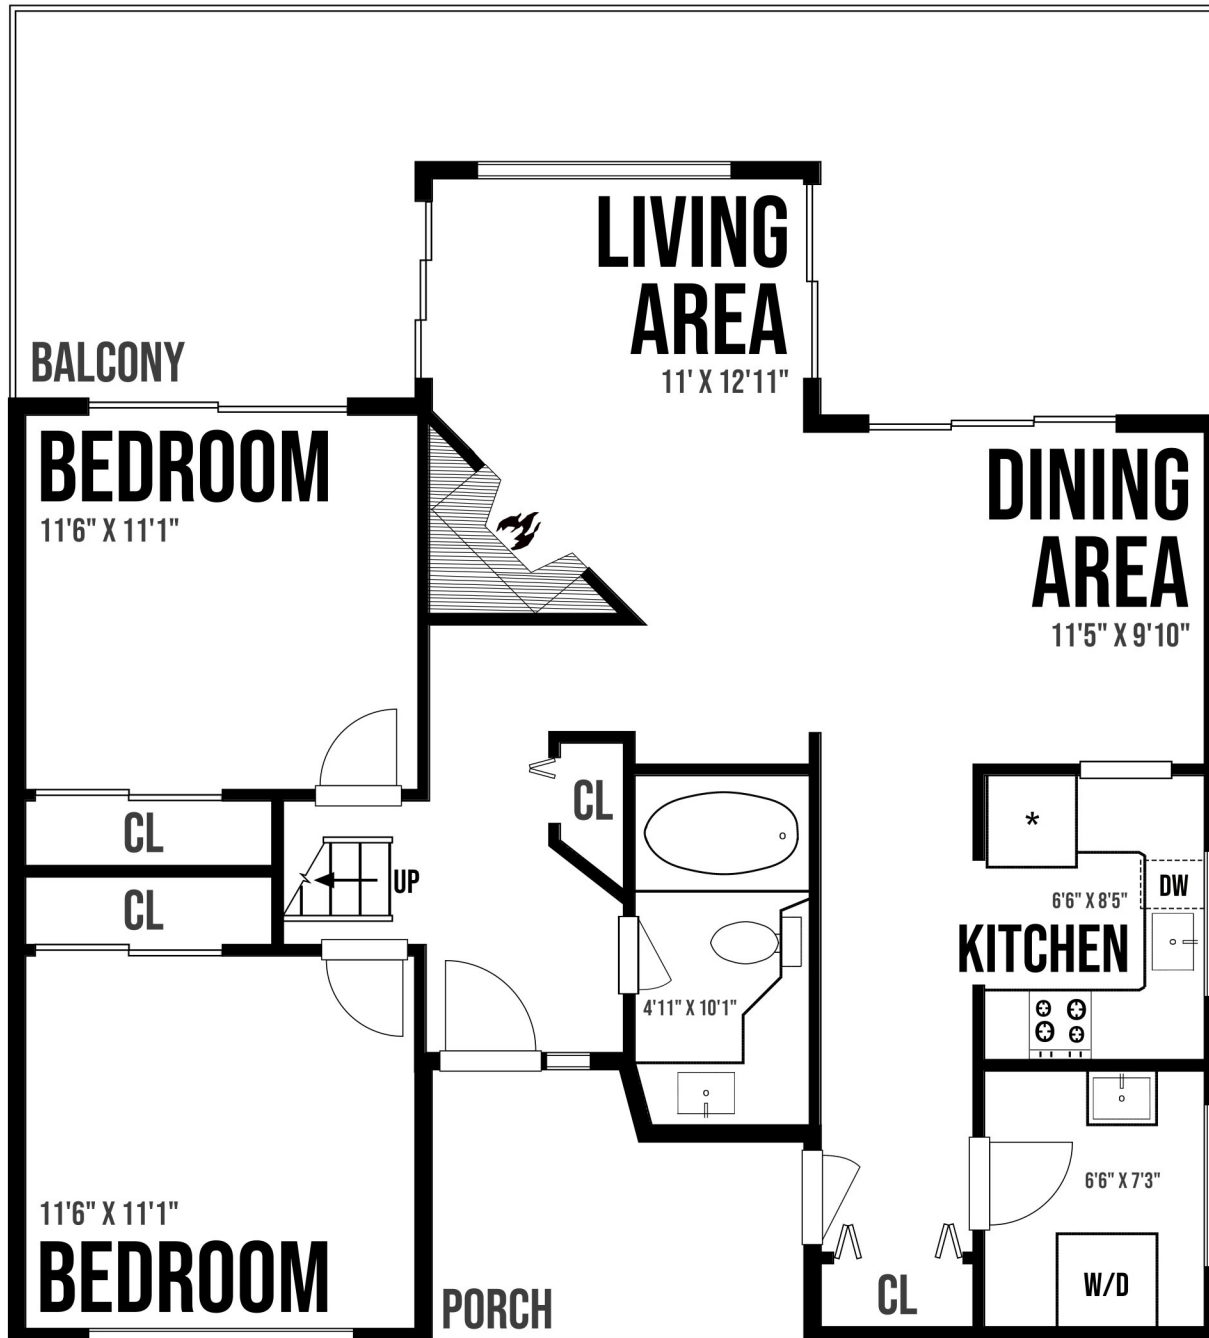

7902 Swanson View Dr.

Upstairs

Approximate internal sq ft:

Living area: 200 sq ft

Dining area: 140 sq ft

Kitchen: 80 sq ft

Bedroom: 130 sq ft

Bedroom: 130 sq ft

Bathroom: 50 sq ft

Upstairs bedroom: 100 sq ft

Laundry room: 50 sq ft

Hallway: 80 sq ft

Balcony: 330 sq ft

Total approximate finished sq ft: 960 sq ft