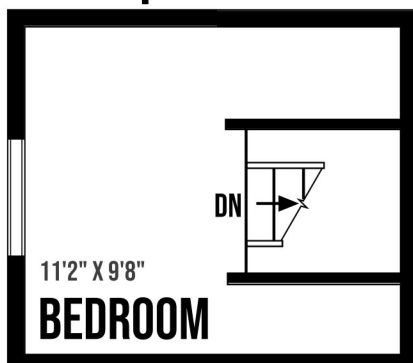

7902 Swanson View Dr.

Upstairs

Approximate internal sq ft:

Living area: 200 sq ft

Dining area: 140 sq ft

Kitchen: 80 sq ft

Bedroom: 130 sq ft

Bedroom: 130 sq ft

Bathroom: 50 sq ft

Upstairs bedroom: 100 sq ft

Laundry room: 50 sq ft

Hallway: 80 sq ft

Balcony: 330 sq ft

Total approximate finished sq ft: 960 sq ft