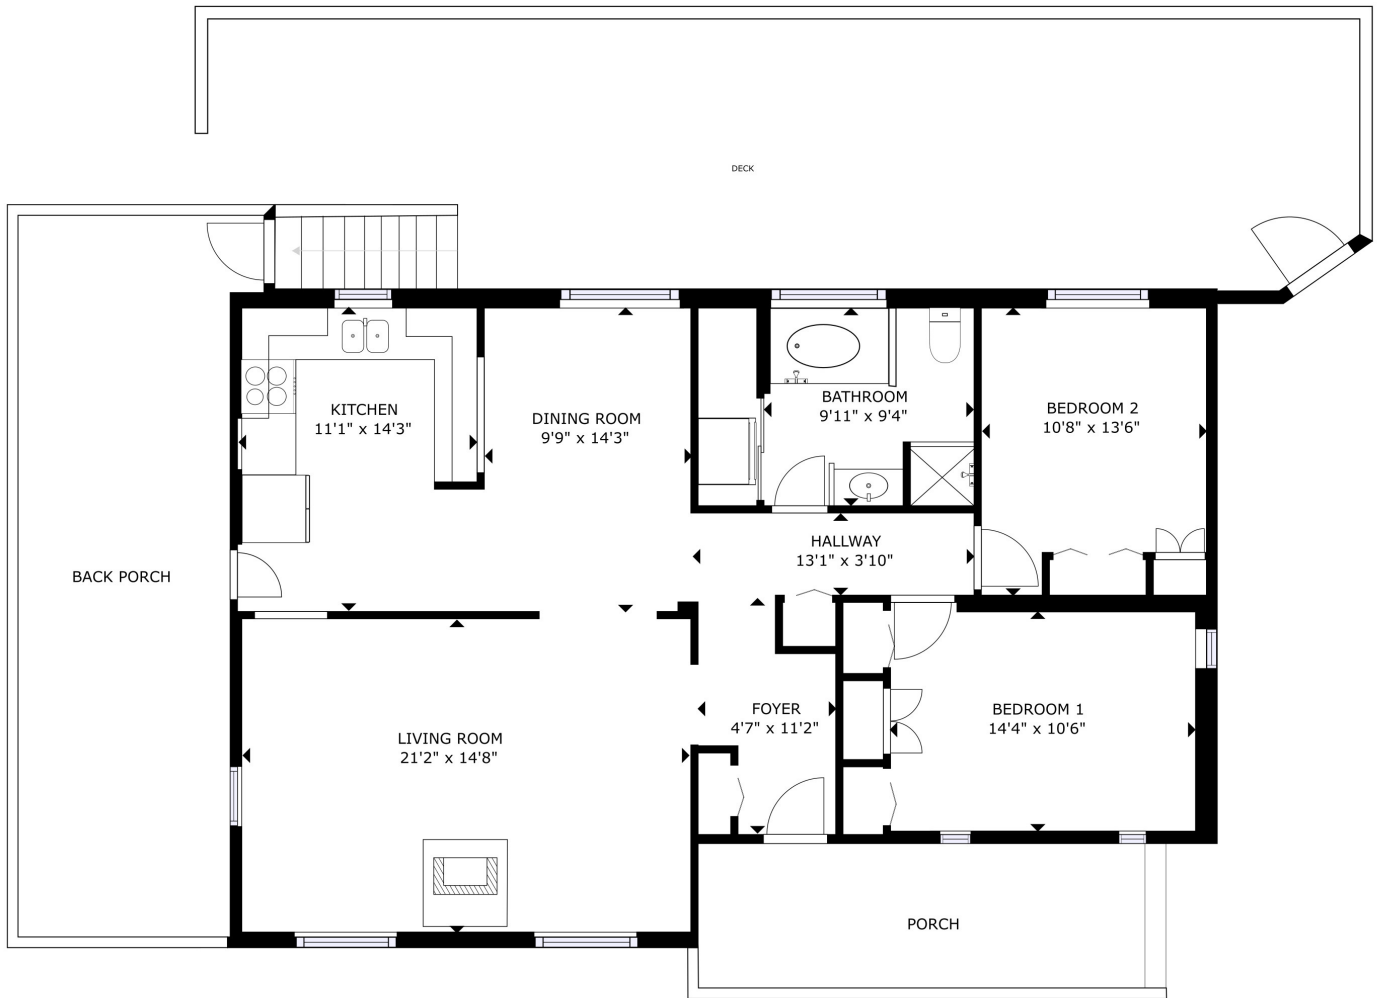

3710 Capstan Lane

Approximate internal sq ft:
House: 1250 sq ft
Deck & Porches: 975 sq ft

Prepared for the exclusive use of Sandy Mundy and Dockside Realty Ltd.
All measurements are approximate. buyer to verify if important