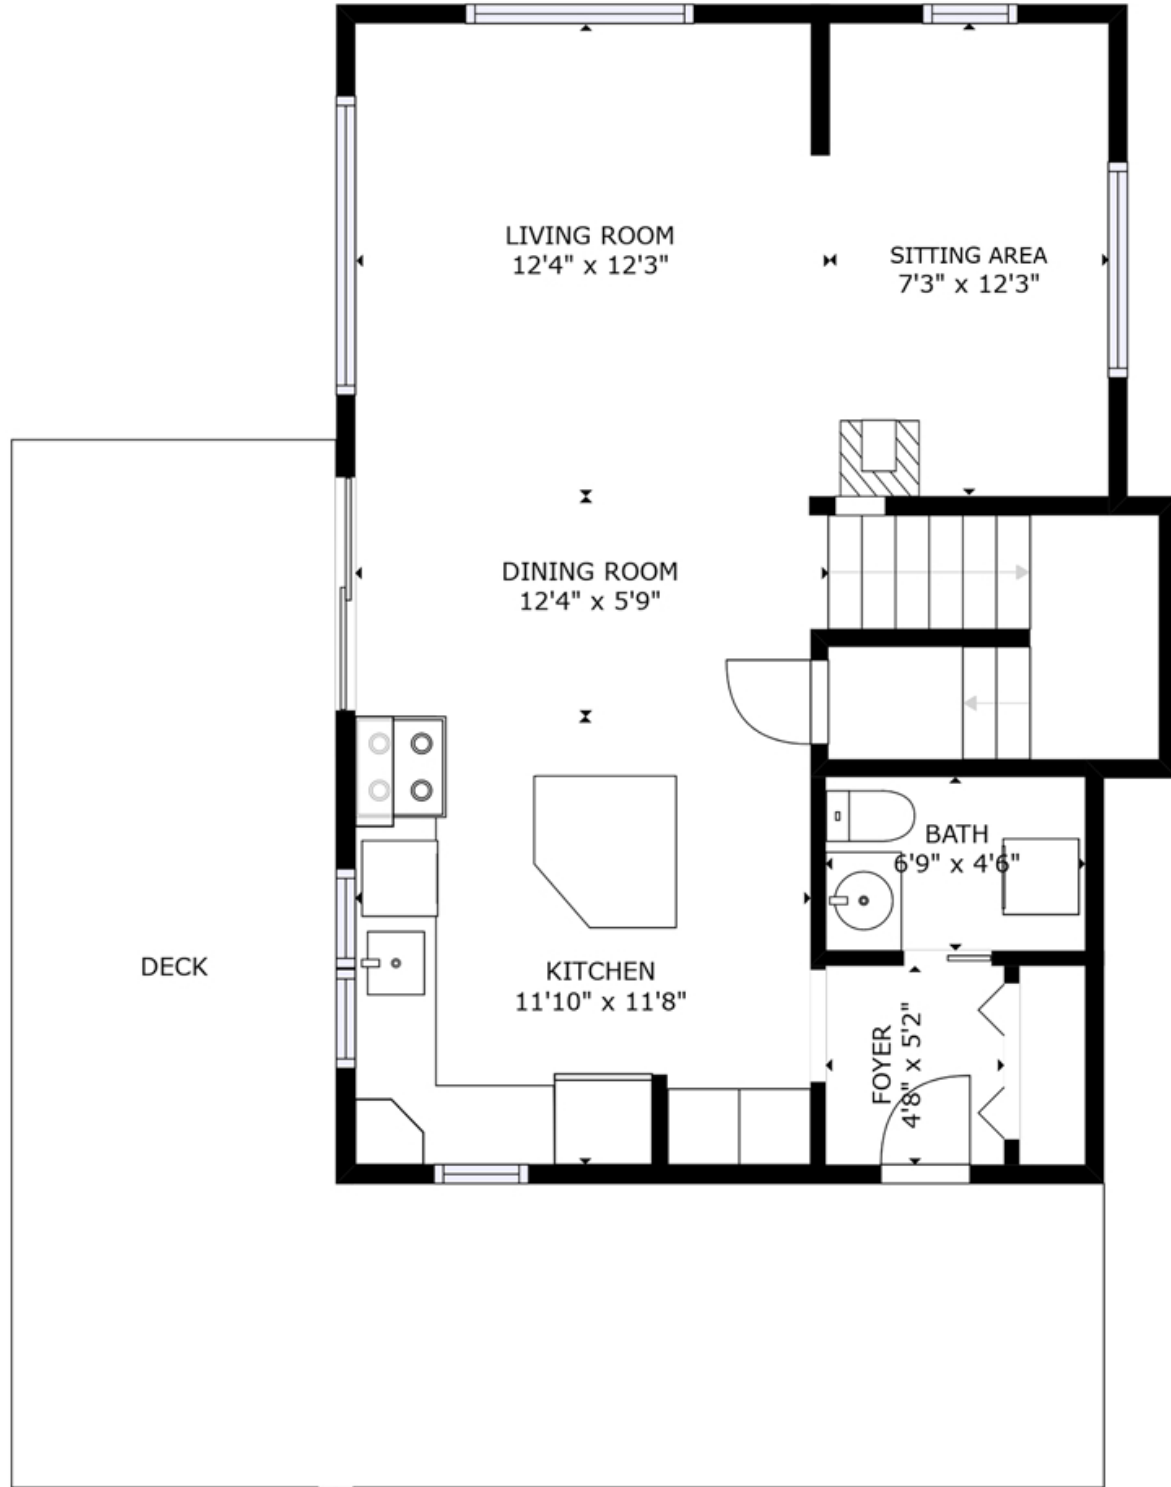

470 East Point Rd.

Approximate internal sq ft:
Main level: 620 sq ft
Deck: 400 sq ft
Upper level: 550 sq ft

Prepared for the exclusive use of Michael Vautour and Dockside Realty Ltd.
All measurements are approximate and buyer to verify if important.