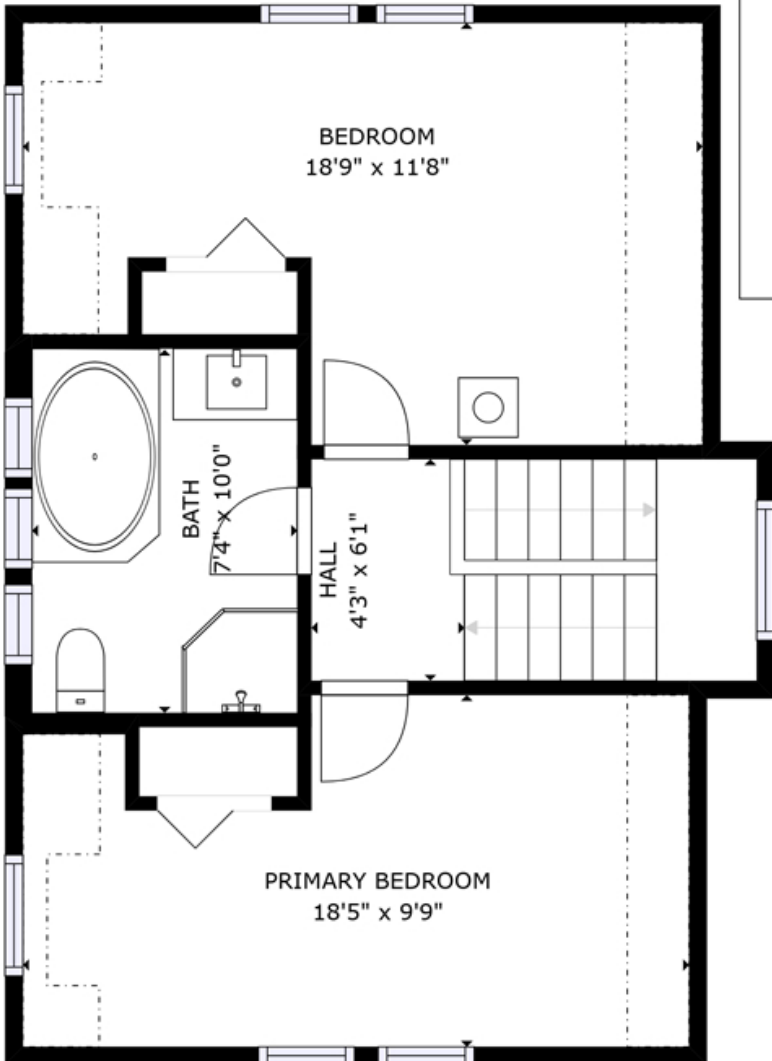

470 East Point Rd.

Approximate internal sq ft:
Main level: 620 sq ft
Deck: 400 sq ft
Upper level: 550 sq ft

Prepared for the exclusive use of Michael Vautour and Dockside Realty Ltd.
All measurements are approximate and buyer to verify if important.