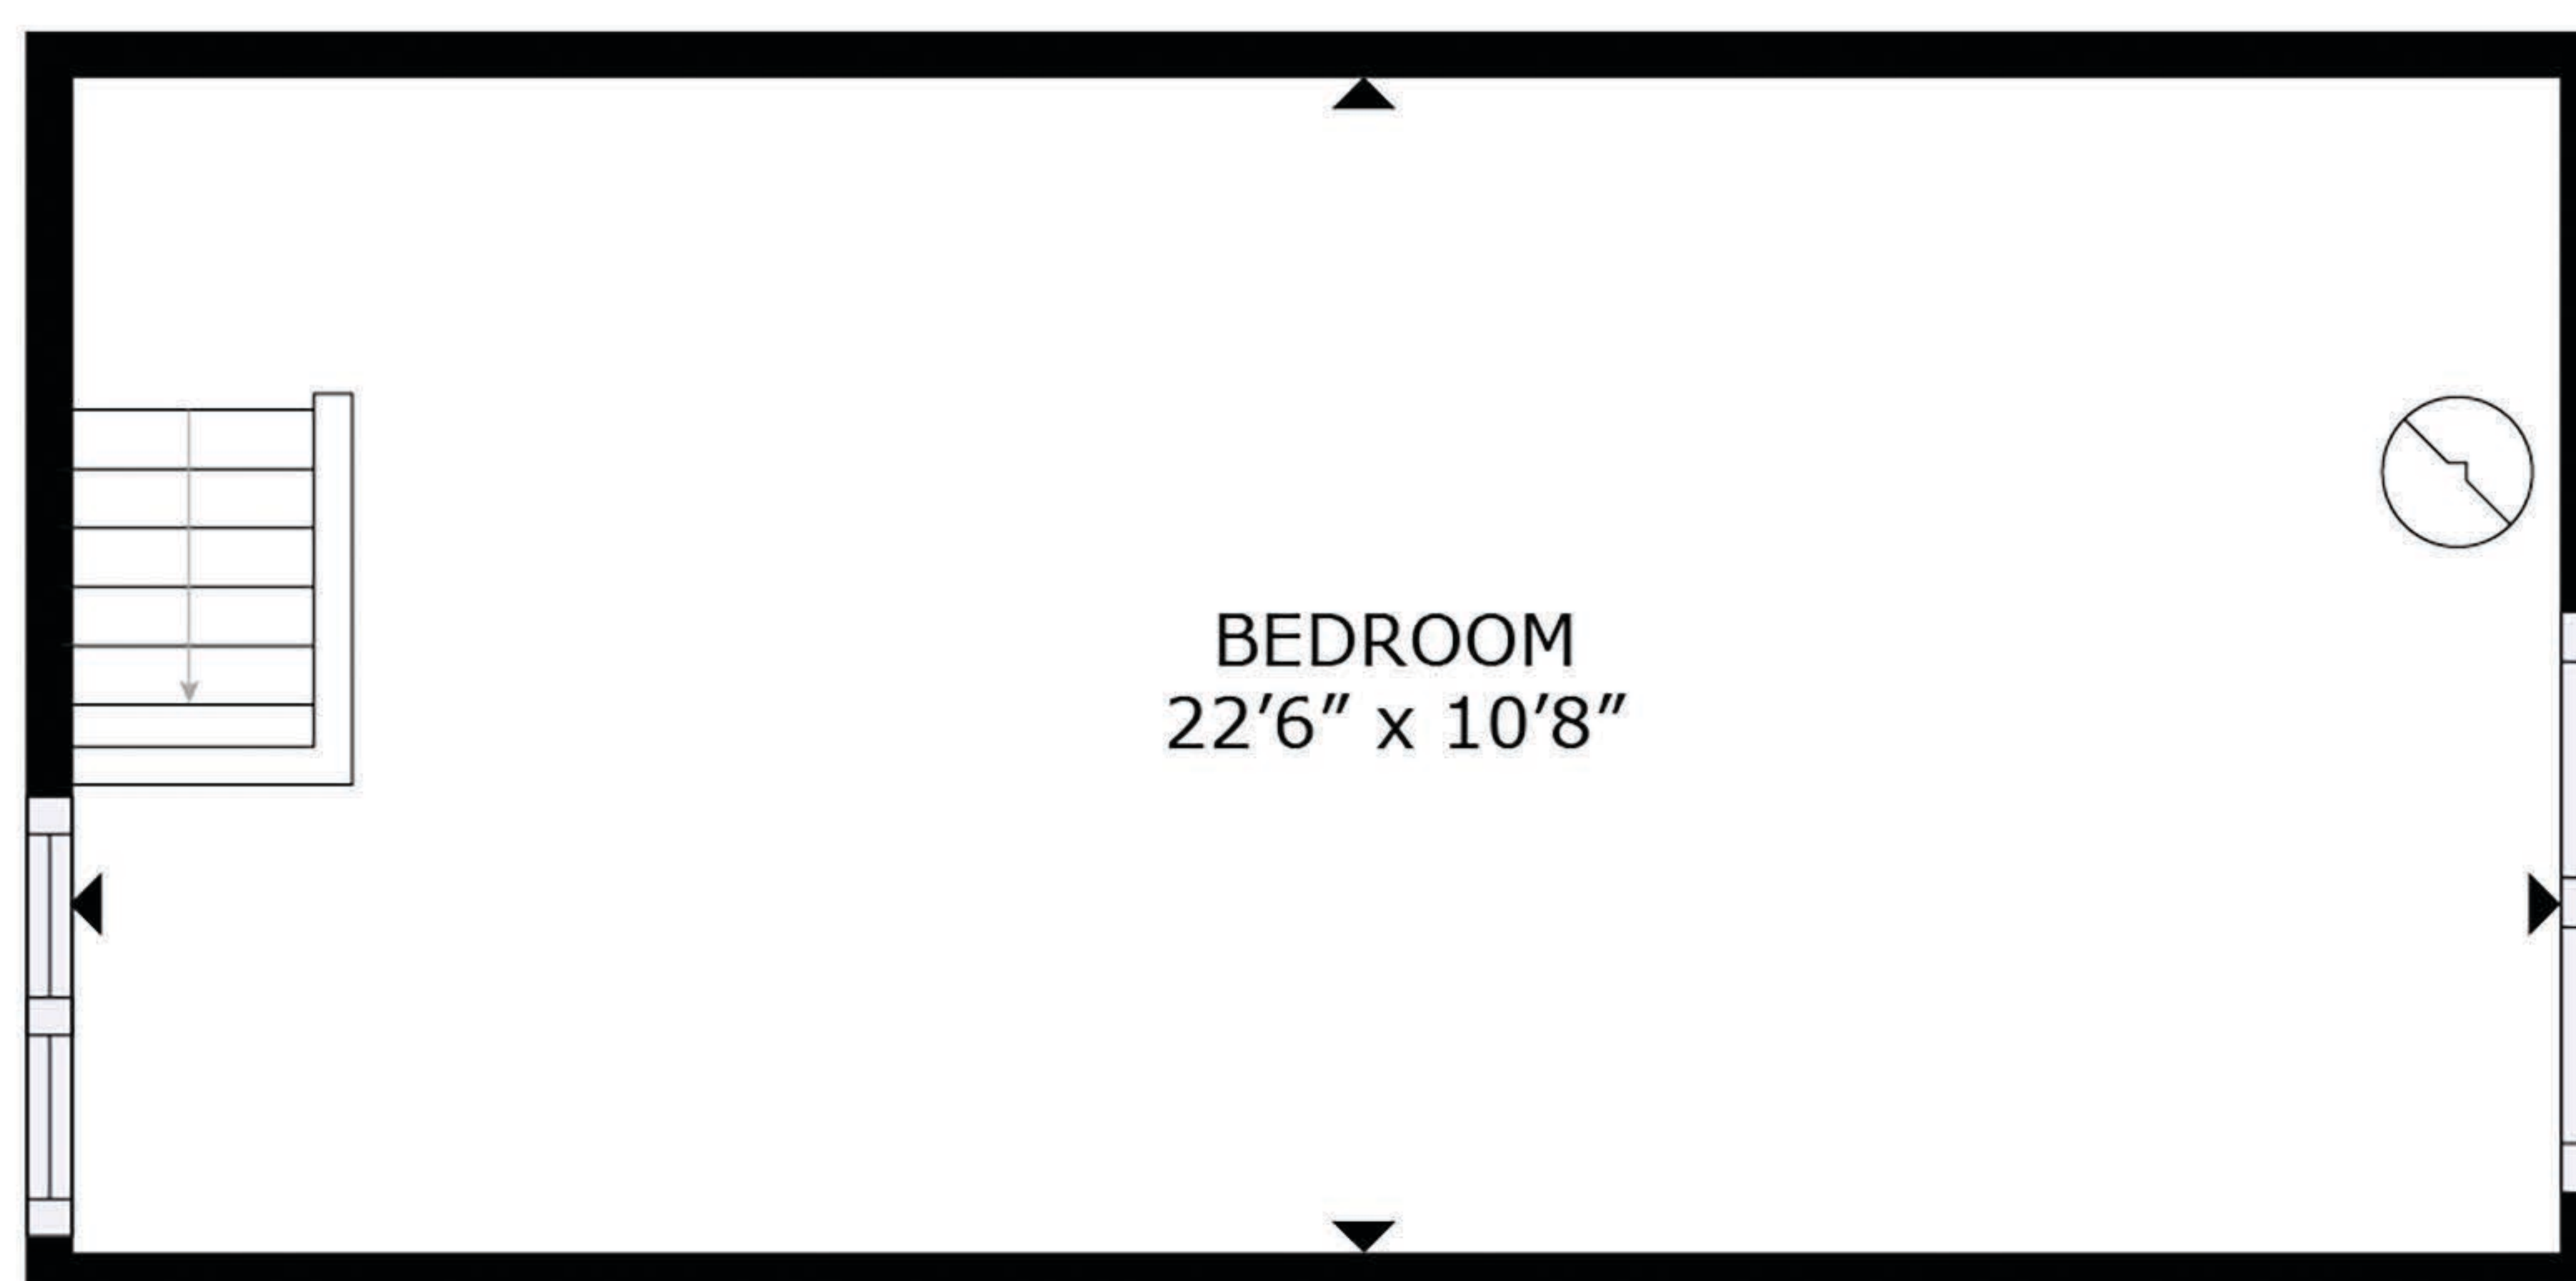

667 Tumbo Channel Rd

Approximate sq ft:
Main level: 510 sq ft
Upper level: 240 sq ft
Deck: 275 sq ft

Prepared for the exclusive use of Michael Vautour and Dockside Realty Ltd.
All measurements are approximate and Buyer to verify if important.