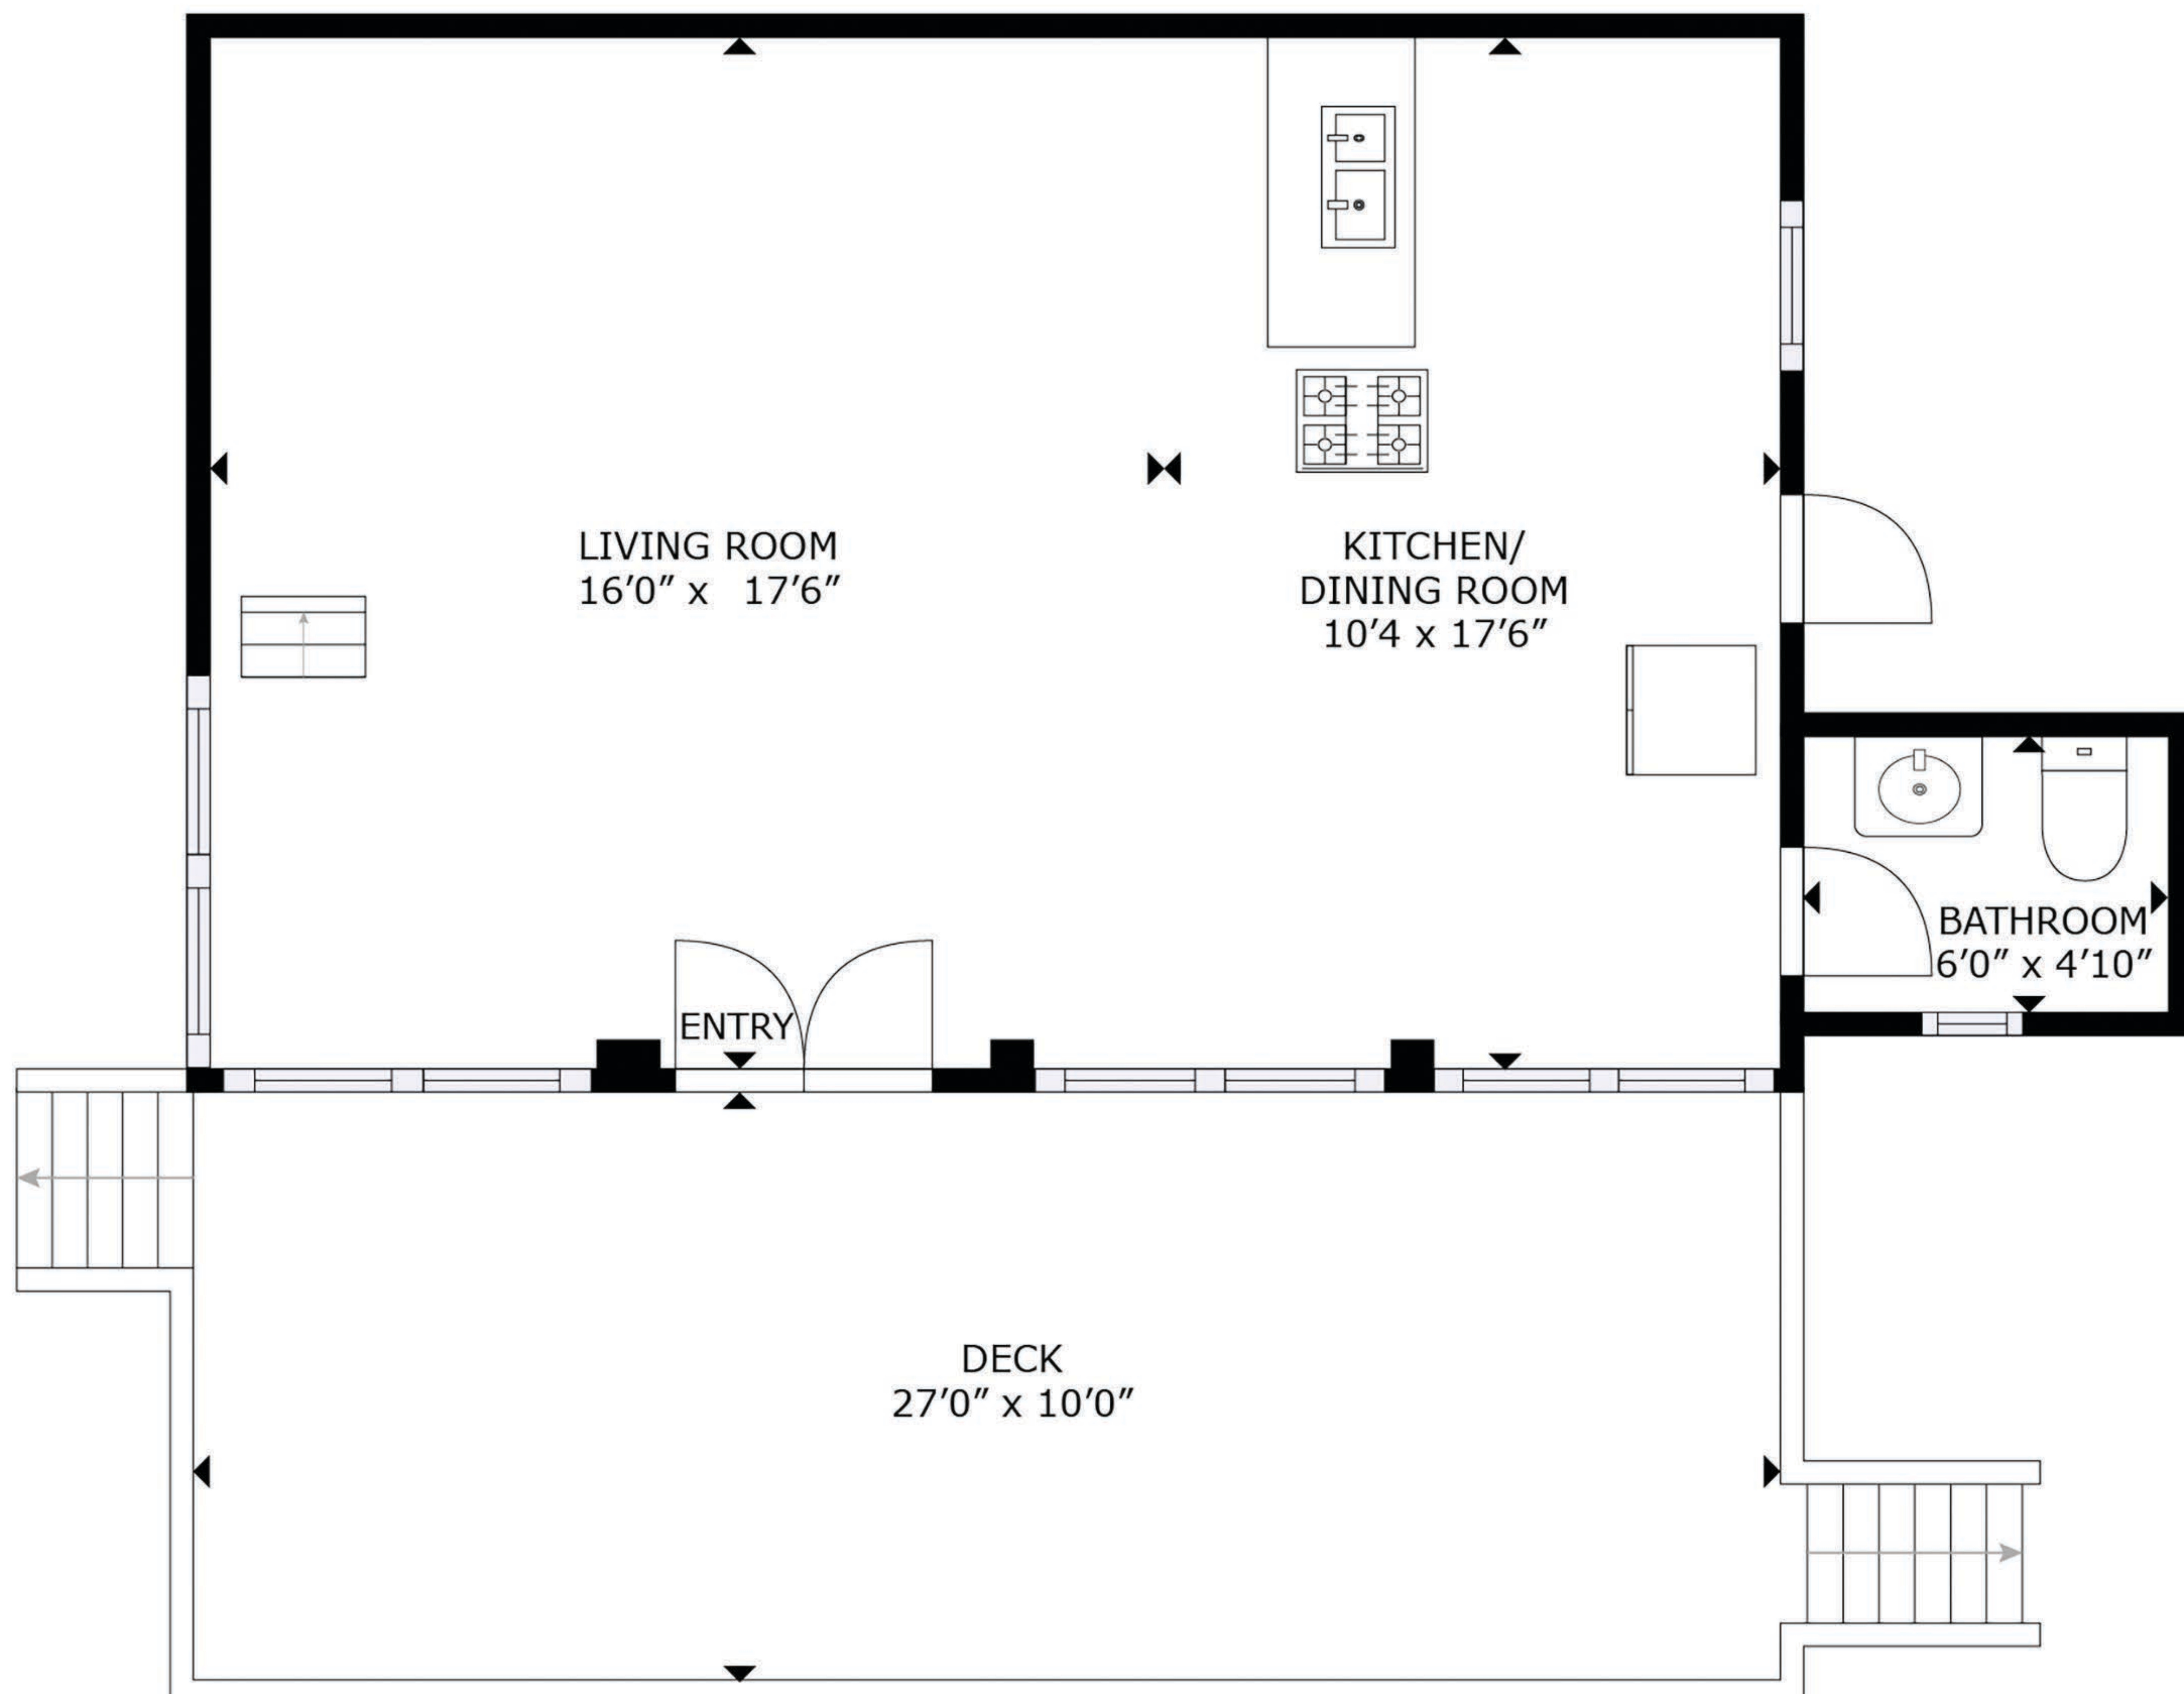

667 Tumbo Channel Rd

Approximate sq ft:
Main level: 510 sq ft
Upper level: 240 sq ft
Deck: 275 sq ft

Prepared for the exclusive use of Michael Vautour and Dockside Realty Ltd.
All measurements are approximate and Buyer to verify if important.